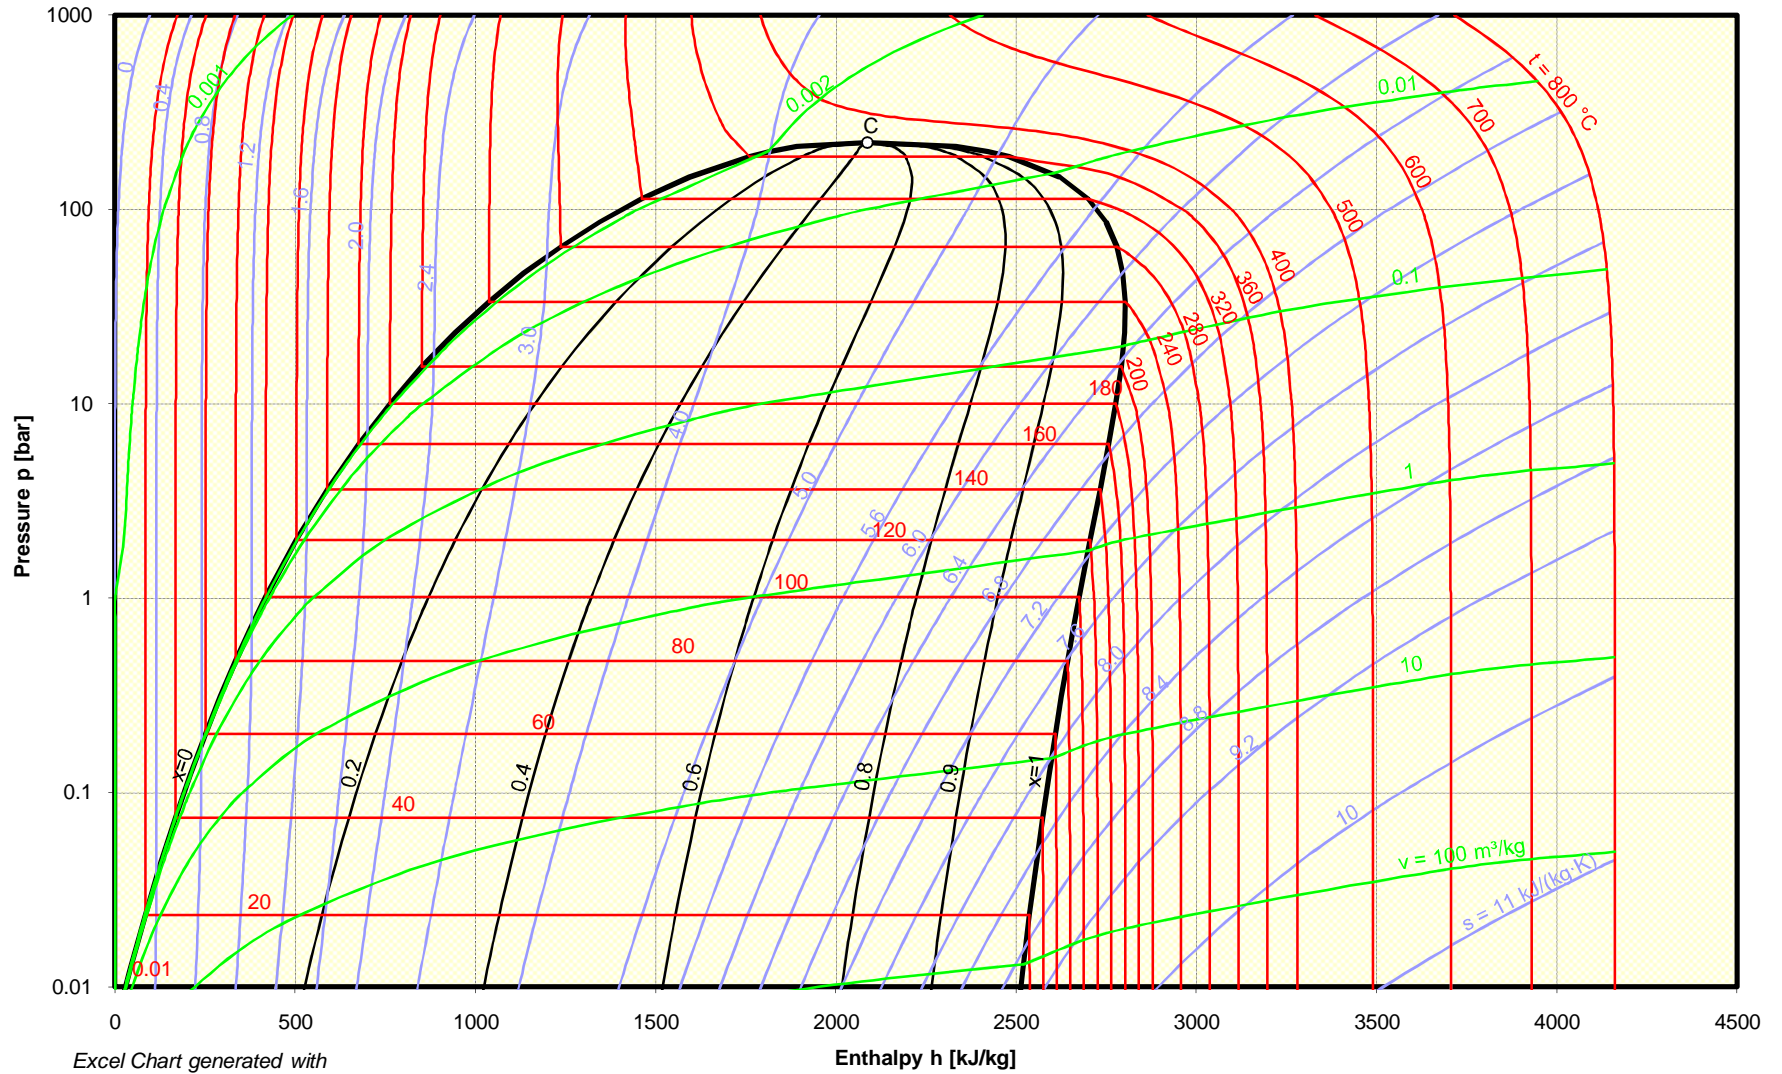

logP-H diagram

Excel Chart generated with  
Steam97 Excel Add-In

Copyright © 2011 MegaWatSoft Inc.