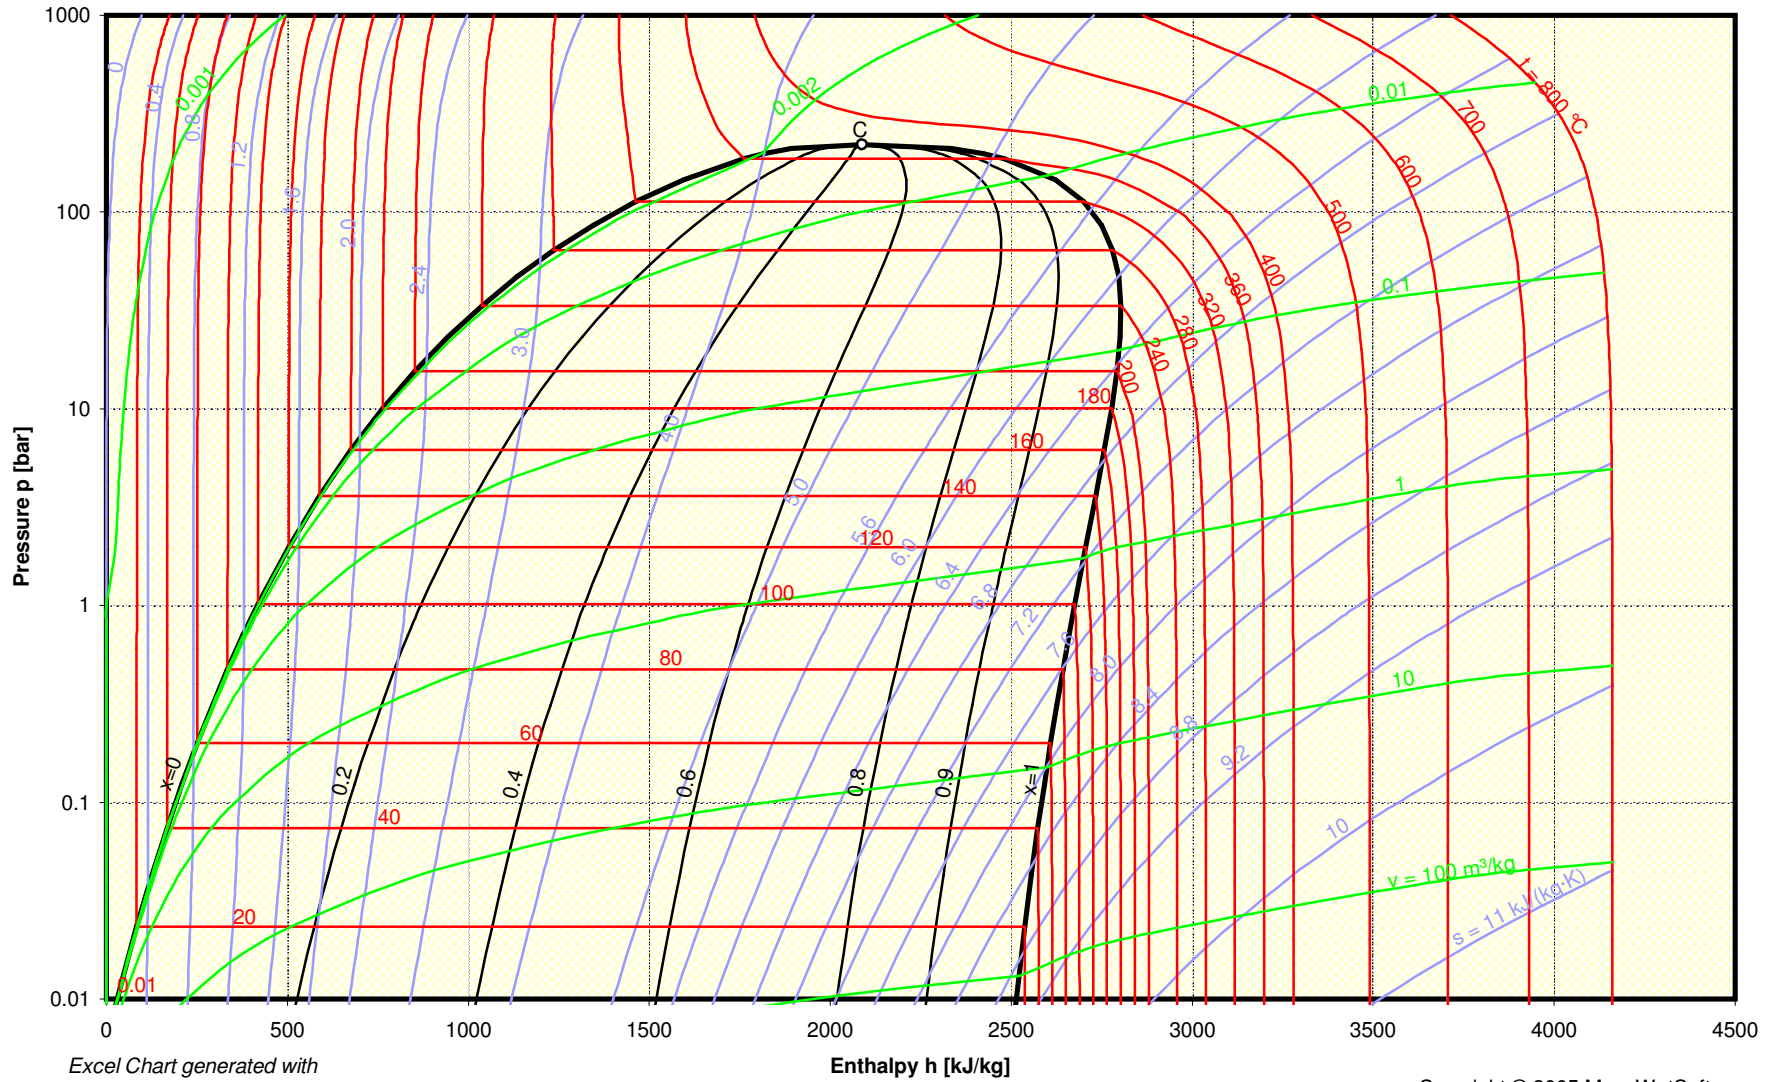

logP-H diagram

Excel Chart generated with  
Steam97 Excel Add-In

Copyright © 2005 MegaWatSoft