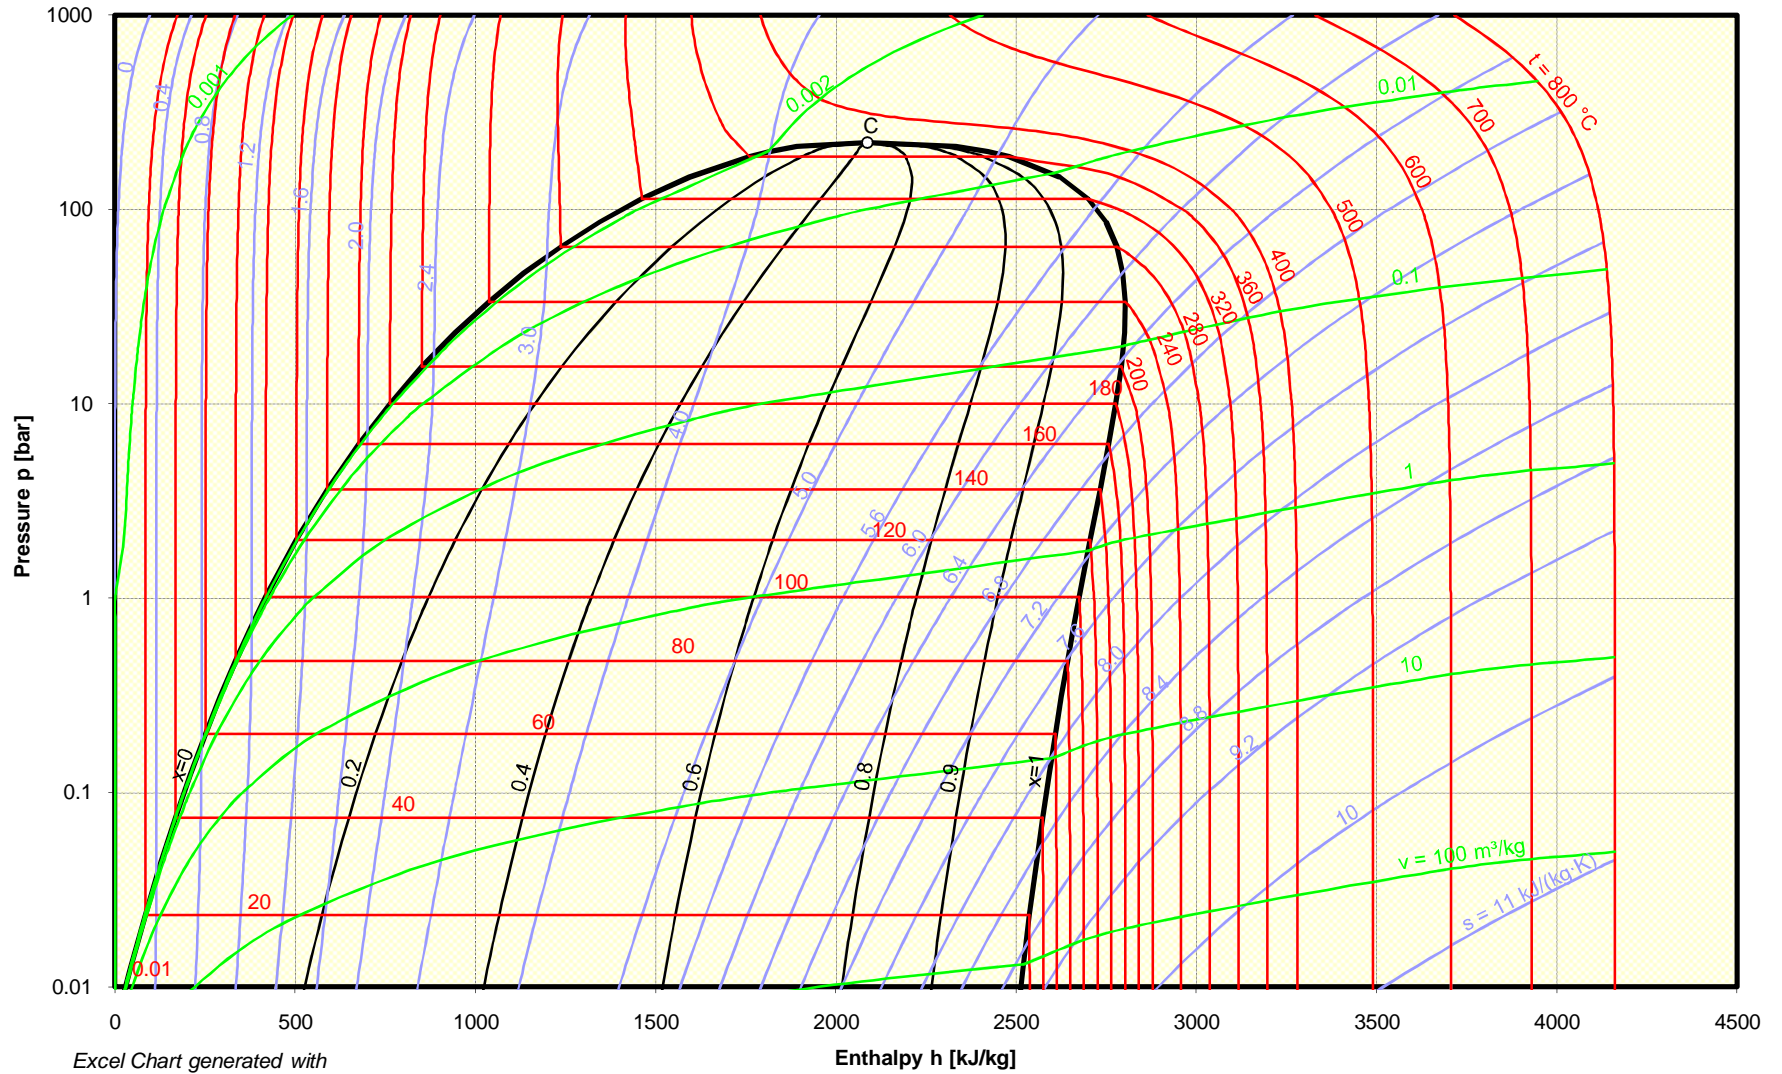

logP-H diagram

Excel Chart generated with
Steam97 Excel Add-In

Copyright © 2011 MegaWatSoft Inc.